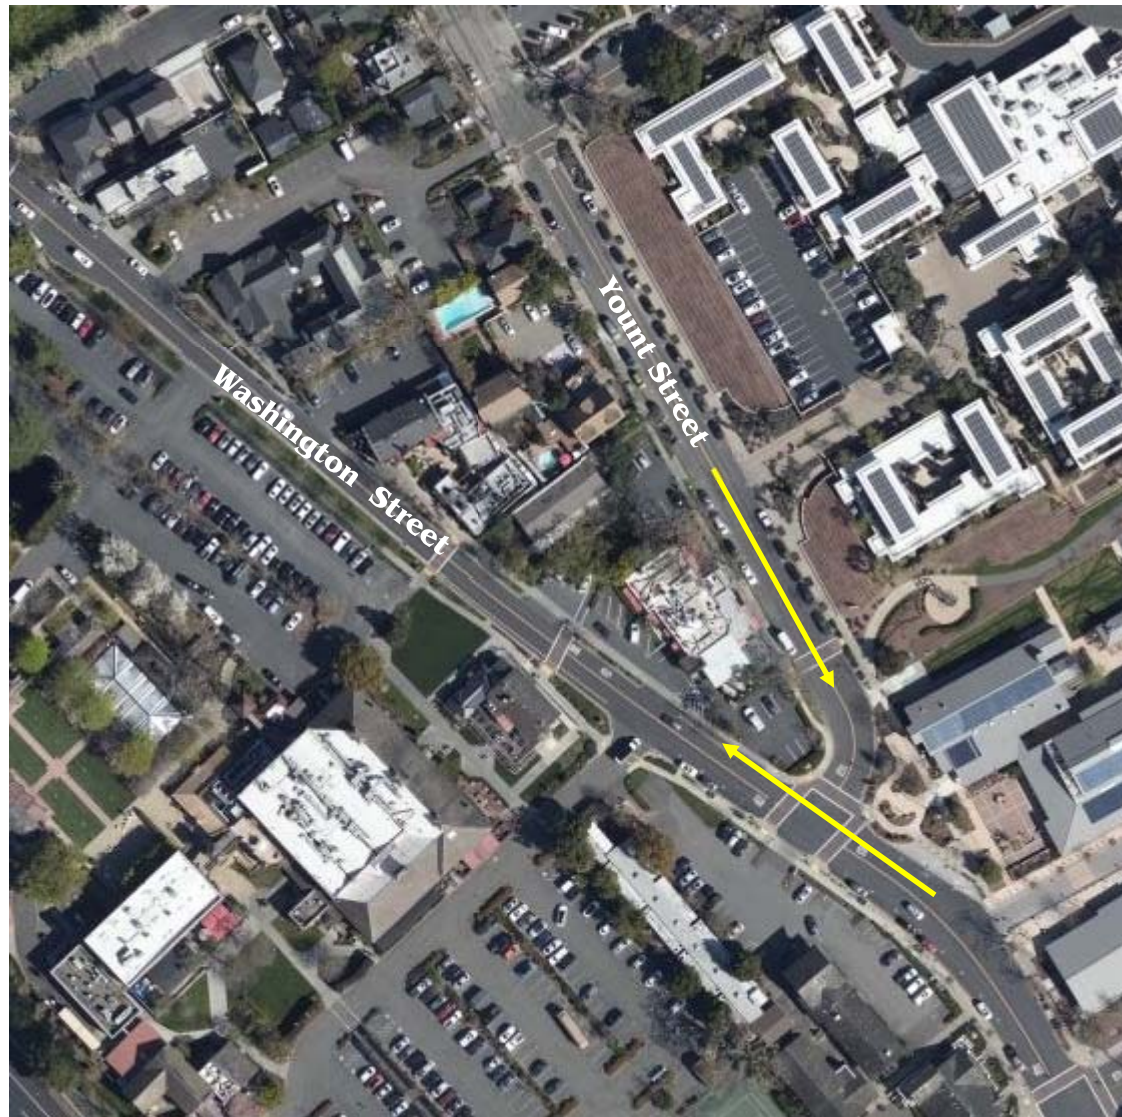

Overview of Kellogue, NV  
(Yountville, CA)

Annotations:

(cf. the next pages for more detailed extracts of the map shown on the left):

- (1) Starting point of the ride on Yount Street towards Washington Street.
- (2) The car heads along Washington Street at approximately street number 4769 in south-southeastern direction.
- (3) The car heads along Washington Street at approximately street number 6518 in north-northwestern direction.
- (4) The car heads along Washington Street at approximately street number 6670 in south-southeastern direction.
- (5) The car heads along Washington Street at approximately street number 4759 in north-northwestern direction and parks next to a general store (A).  
Julia is abducted from that parking lot.

Sections 1 & 3: Yount Street & Washington Street

Sections 2 & 5: Washington Street

Annotations:

Driving along Yount Street towards Washington Street.

Driving along Washington Street.

Driving along Washington Street at approximately street number 4769.

Driving along Washington Street at approximately street number 4769 in the opposite direction. Parking next to the general store (A).

Section 4: Washington Street

Annotations:

Driving along Washington Street, crossing Hopper Creek.